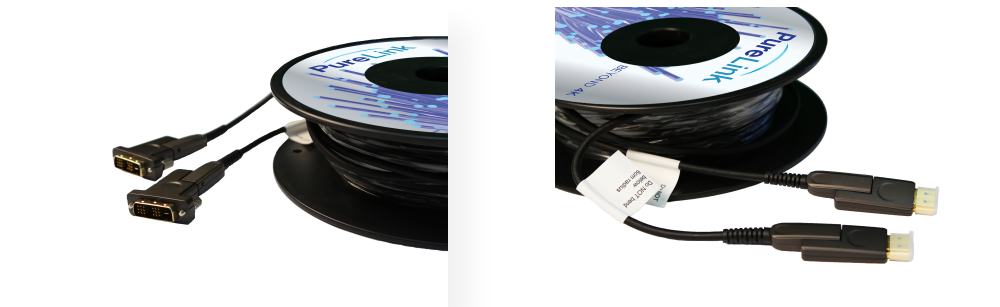

EZH2-DT

EZ HDMI 2.0, 4K/60 4:4:4, HDCP 2.2 over Detachable Fiber Cable w/ TotalWire Technology

The HDTools™ **EZH2-DT** provides a convenient, plug-n-play extension solution offering full 4K/60 (4:4:4) connectivity and HDCP 2.2 compliance. Detachable HDMI and DVI Tx/Rx connectors allow cable runs through conduits or other tight spaces, offering greater manageability in many installation environments. The EZH2-DT is available in pre-terminated lengths up to 100 meters.

Key Features

- 4K/60, 4:4:4 resolutions
- High Dynamic Range (HDR) content
- High quality, detachable Tx/Rx connectors*
- HDCP 2.2/1.4, CEC compliant
- 18 Gbps data rate (6 Gbps per channel)
- Low power consumption (250mW)
- Pass-through EDID
- Plug-n-play (external power* not required)

* DVI connectors sold separately

* Optional auxiliary power supply available

Available Lengths

EZH2-DT-010	10m 33 ft
EZH2-DT-020	20m 66 ft
EZH2-DT-030	30m 98 ft
EZH2-DT-040	40m 131 ft
EZH2-DT-050	50m 165 ft
EZH2-DT-070	70m 231 ft
EZH2-DT-100	100m 330 ft